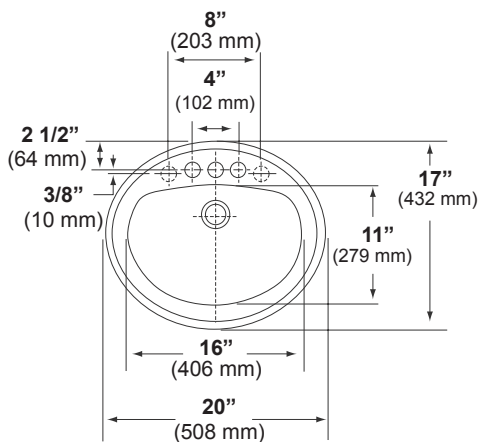

The Altima™ Oval

FEATURES

- Oval basin
- Self-rim design
- Stain-resistant vitreous china
- Concealed front overflow
- Single hole, 4" or 8" centers available
- Limited Lifetime warranty

AVAILABLE COLORS

WHITE (130)

BISCUIT (235)

BONE (733)

Dimensions may vary (+) or (-) 1/4". Dimensions shown in parentheses are in millimeters: 25.4 mm = 1 inch. Note: Fixture dimensions are nominal and conform with dimension and performance requirements of ASME A112.19.2M standards. PSI rating: 20 minimum to 80 maximum per ASME A112.19.2 standards. Dimensions subject to change or cancellation without notice. Briggs is not responsible for the use of superseded or voided specification information.

SPECIFICATIONS

- Model 6531: Single hole; consists of lavatory basin, 19 lb
- Model 6534: 4" centers; consists of lavatory basin, 19 lb
- Model 6538: 8" centers; consists of lavatory basin, 19 lb

SUGGESTED FITTINGS*