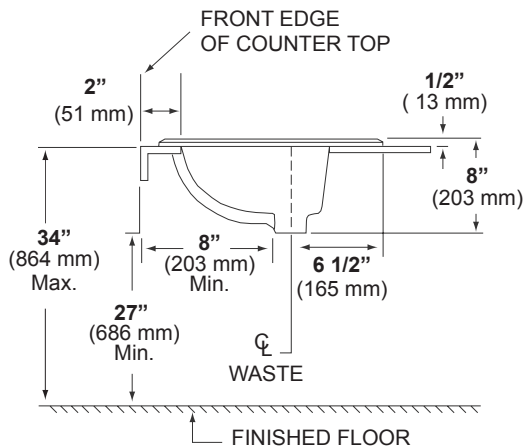

The Altima™ Oval

FEATURES

- Oval basin
- Self-rim design
- Stain-resistant vitreous china
- Concealed front overflow
- Single hole, 4" or 8" centers available
- Limited Lifetime warranty

AVAILABLE COLORS

WHITE (130)

BISCUIT (235)

BONE (733)

Dimensions may vary (+) or (-) 1/4". Dimensions shown in parentheses are in millimeters: 25.4 mm = 1 inch. Note: Fixture dimensions are nominal and conform with dimension and performance requirements of ASME A112.19.2M standards. PSI rating: 20 minimum to 80 maximum per ASME A112.19.2 standards. Dimensions subject to change or cancellation without notice. Briggs is not responsible for the use of superseded or voided specification information.

SPECIFICATIONS

- Model 6531: Single hole; consists of lavatory basin, 19 lb
- Model 6534: 4" centers; consists of lavatory basin, 19 lb
- Model 6538: 8" centers; consists of lavatory basin, 19 lb

SUGGESTED FITTINGS*