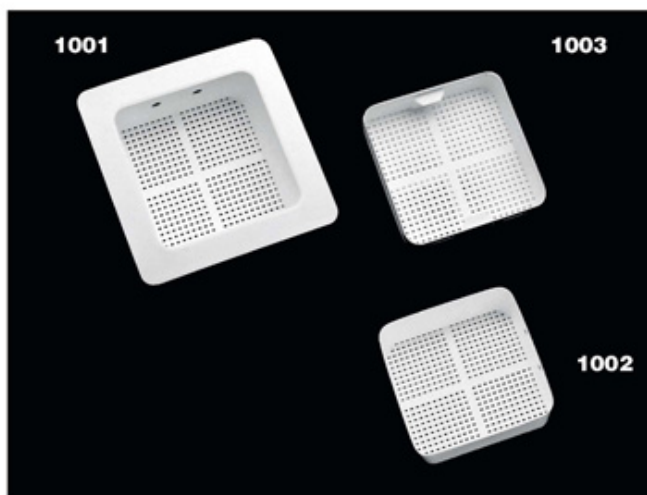

CECO
Quality • Value • Style

Accessories

SEDIMENT BUCKETS

Sediment buckets for use with
model no. 906, 908, and 910 floor
sinks

MODEL NO. 1001, 1002, & 1003

Model:1001