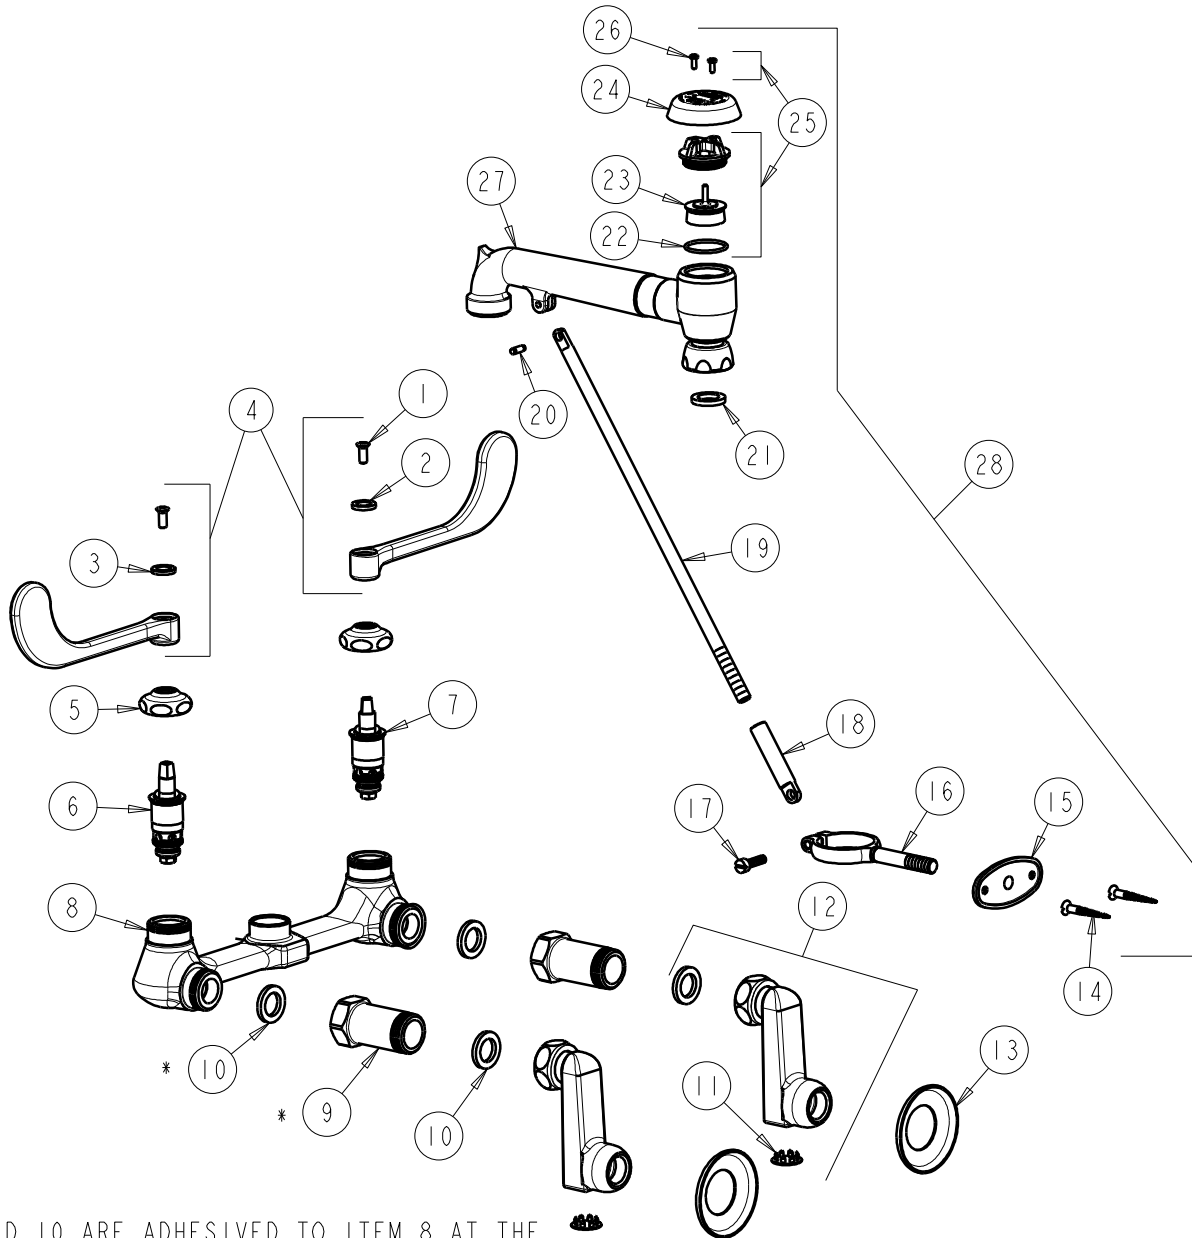

**CHICAGO FAUCETS**  
a Geberit company

2100 South Clearwater Drive  
Des Plaines, IL 60018  
Phone: 847-803-5000  
Fax: 847-803-5454  
www.chicagofaucets.com

**REPAIR PARTS**

BY: JAR      DATE: 05-23-02  
CHK:      REV: 08-01-08

FITTING NO.

**814-VBCP**

SUBMITTED MODEL NO.

ITEM NO.

**FOR TECHNICAL ASSISTANCE**  
1-800-TEC-TRUE (1-800-832-8783)

\* NOTE:  
ITEMS 9 AND 10 ARE ADHESIVED TO ITEM 8 AT THE  
FACTORY BUT ARE AVAILABLE AS REPLACEMENT PARTS.

ITEM	PART NO.	DESCRIPTION	ITEM	PART NO.	DESCRIPTION
1	420-010JKRCF	SCREW, 10-32 UNC PH 1/2	15	173-109JKCP	FLANGE
2	633-023JKNF	INDEX BUTTON (RED)	16	173-010JKCP	PIPE SUPPORT
3	633-123JKNF	INDEX BUTTON (BLUE)	17	173-012JKCP	SCREW
4	319-PRJKCP	WRISTBLADE HANDLE (PAIR)	18	173-026JKCP	SLEEVE, SPOUT
5	1-214JKCP	CAP	19	175-002JKCP	BRACE ROD 10-7/8"
6	1-099XTJKNF	QUATURN UNIT (RH)	20	50-007JKBNF	PIN
7	1-100XTJKNF	QUATURN UNIT (LH)	21	340-004JKNF	CELCON WASHER
8	—	VALVE BODY (NOT SOLD SEPARATELY)	22	80-007JKNF	O-RING
9	EX2JKCP	EXTENSION	23	892-032KJKNF	VACUUM BREAKER DISC ASSEMBLY
10	1-011JKNF	WASHER, .97 X .62 X .12	24	892-154JKCP	VACUUM BREAKER COVER
11	1-144JKCP	BUTTON	25	892-202KJKNF	VACUUM BREAKER REPAIR KIT
12	RJKCP	SUPPLY ARM WITH BUILT-IN SHUT-OFF	26	333-321JKNF	VACUUM BREAKER TORX SCREW
13	1-055JKCP	FLANGE	27	—	SPOUT ASSEMBLY
14	173-006JKCP	FLAT HEAD WOOD SCREW (1)	28	814-SVBJKCP	CAST SPOUT ASSEMBLY