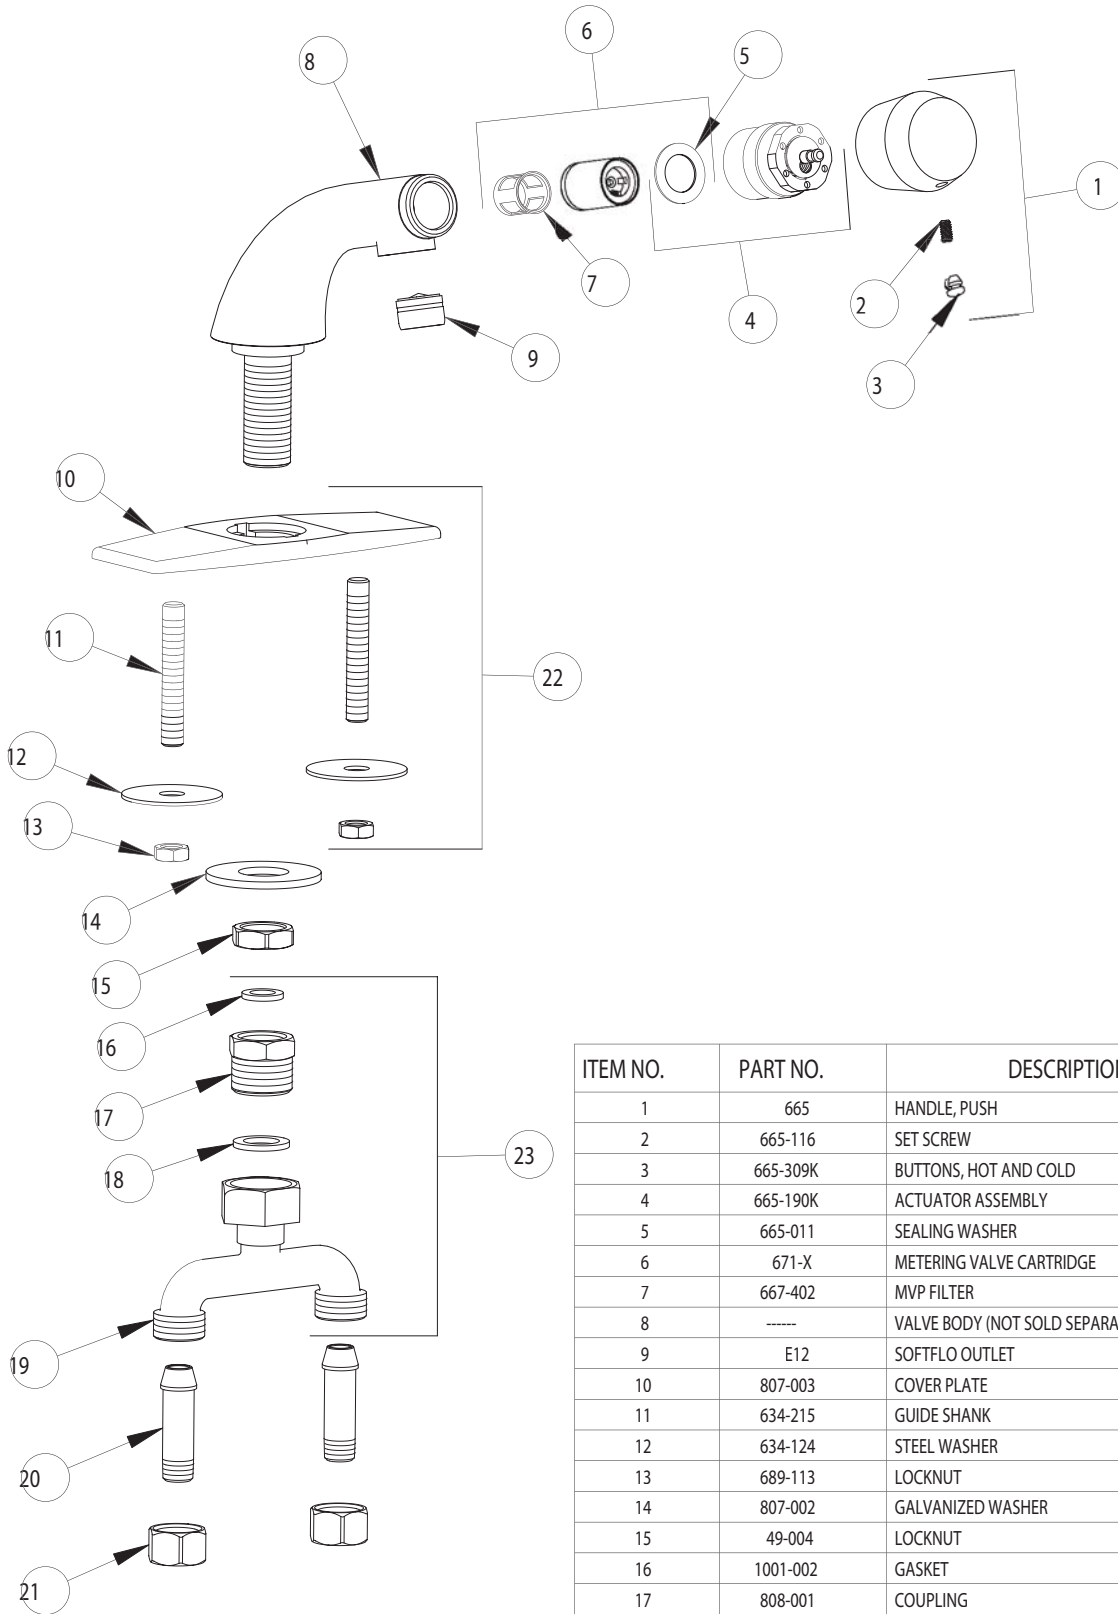

# PARTS LIST

BY: SID  
CHK'D:

CHICAGO  
FAUCETS  
Last As Long As The Building

FINISH:  
DATE:

AS SPECIFIED  
06-27-02

844-E12-665PSH

ITEM NO.	PART NO.	DESCRIPTION
1	665	HANDLE, PUSH
2	665-116	SET SCREW
3	665-309K	BUTTONS, HOT AND COLD
4	665-190K	ACTUATOR ASSEMBLY
5	665-011	SEALING WASHER
6	671-X	METERING VALVE CARTRIDGE
7	667-402	MVP FILTER
8	-----	VALVE BODY (NOT SOLD SEPARATELY)
9	E12	SOFTFLO OUTLET
10	807-003	COVER PLATE
11	634-215	GUIDE SHANK
12	634-124	STEEL WASHER
13	689-113	LOCKNUT
14	807-002	GALVANIZED WASHER
15	49-004	LOCKNUT
16	1001-002	GASKET
17	808-001	COUPLING
18	1-143	SEAT WASHER
19	-----	TEE ASSEMBLY
20	58-018K	TAILPIECE
21	49-005	COUPLING NUT
22	807-003K	COVER ASSEMBLY
23	1-143K	CONNECTION ASSEMBLY