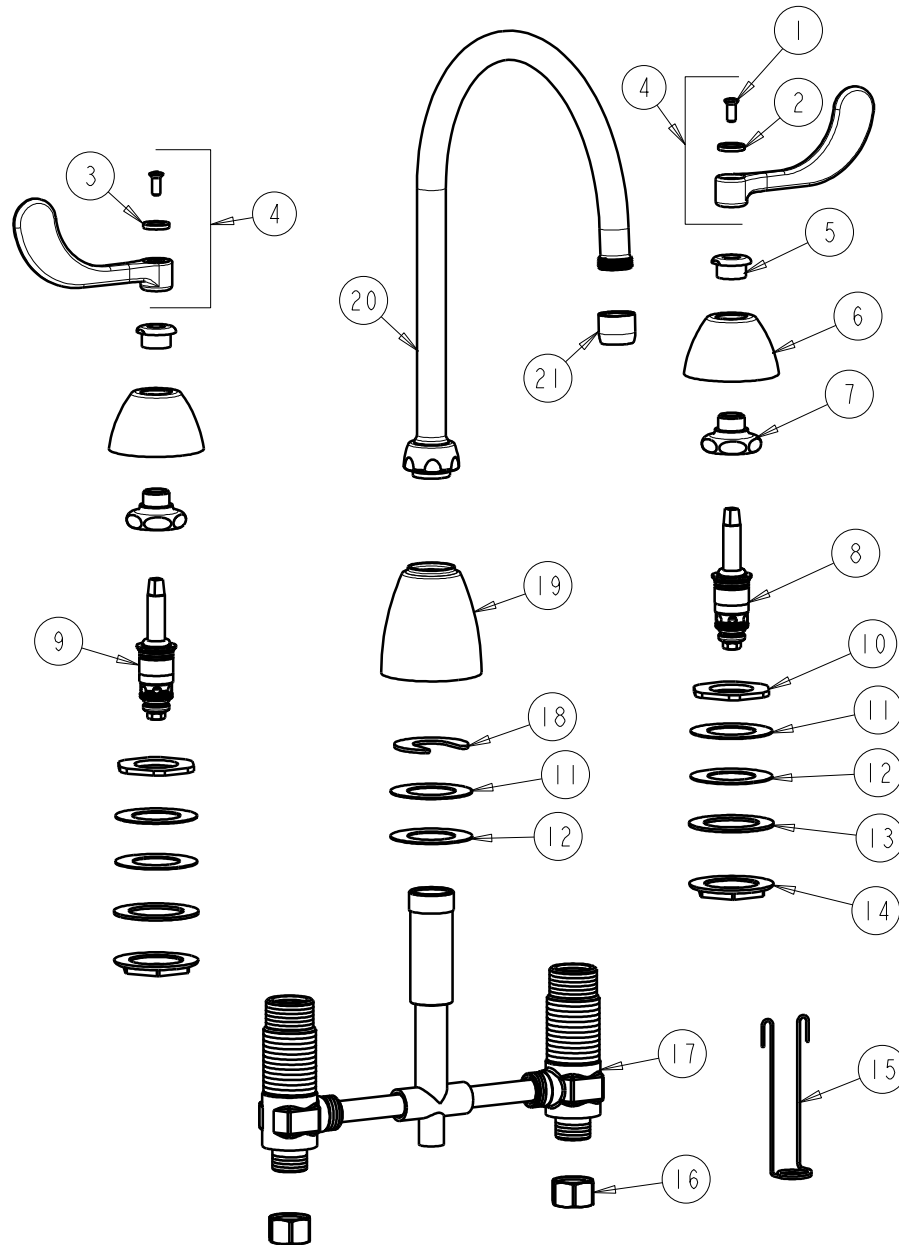

# REPAIR PARTS

FITTING NO.

**201-AGN8AE3-317ABCP**

SUBMITTED MODEL NO.

BY: JAR DATE: 10-28-08

CHK: *[Signature]* REV:

ITEM NO.

**FOR TECHNICAL ASSISTANCE**  
1-800-TEC-TRUE (1-800-832-8783)

ITEM	PART NO.	DESCRIPTION	ITEM	PART NO.	DESCRIPTION
1	420-010JKRCF	SCREW, 10-32 UNC PH 1/2	12	739-056JKNF	RUBBER WASHER
2	633-123JKNF	INDEX BUTTON (BLUE)	13	55-010JKNF	STEEL WASHER
3	633-023JKNF	INDEX BUTTON (RED)	14	250-004JKRBF	LOCKNUT
4	317-PRJKCP	WRISTBLADE HANDLE ASSY. (PAIR)	15	200-007JKNF	HANGER
5	422-113JKCP	ESCUTCHEON NUT	16	49-005JKRBF	COUPLING NUT
6	250-080JKCP	ESCUTCHEON	17	—	VALVE BODY (NOT SOLD SEPARATELY)
7	274-004JKRBF	CAP NUT	18	200-006JKNF	C-WASHER
8	AB377-XTRHJKNF	RH QUATURN CARTRIDGE	19	890-259JKCP	SPOUT ESCUTCHEON
9	AB377-XTLHJKNF	LH QUATURN CARTRIDGE	20	GN8AE3JKCP	FOR PARTS SEE GN8AE3JKCP
10	308-003JKRBF	LOCKNUT	21	E3JKCP	SOFTFLO AERATOR
11	888-006JKRBF	BRASS WASHER			