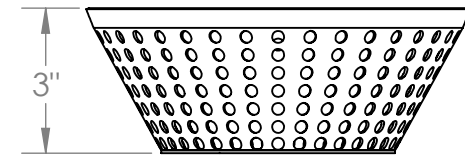

15400 2.5 DRAINS

Available Outlet Sizes: 2",3",4",6"

Outlet Size 4" Adjustable

Customer Approval _____

*** ALL DIMENSIONS ARE NOMINAL DIMENSIONS AND ARE SUBJECT TO CHANGE ***

Proprietary and Confidential
 The information Contained in this drawing is the sole property of Stainless Drains.com
 Any reproduction in part or as a whole without written permission of Stainless Drains is prohibited.

Style of Drain:
D-1 4" Adjustable