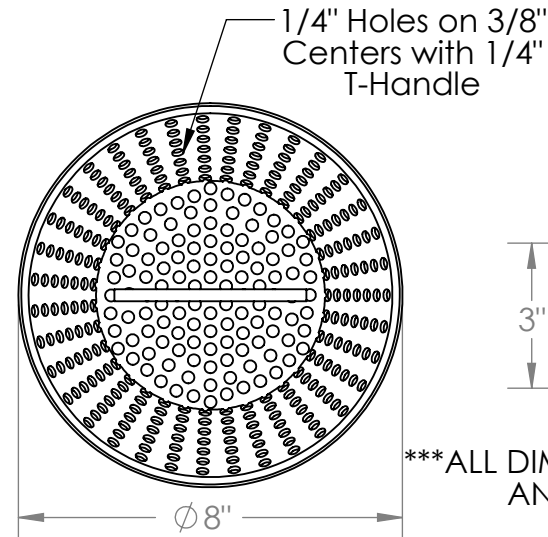

15400 2.5 DRAINS

Available Outlet Sizes: 2",3",4",6"

Outlet Size 4" Adjustable

Customer Approval _____

*** ALL DIMENSIONS ARE NOMINAL DIMENSIONS AND ARE SUBJECT TO CHANGE ***

Proprietary and Confidential
 The information Contained in this drawing is the sole property of Stainless Drains.com
 Any reproduction in part or as a whole without written permission of Stainless Drains is prohibited.

	NAME	DATE
Drawn By:	CBH	
Finish: Bead Blast		
Material: Stainless Steel		
DO NOT SCALE DRAWING		

StainlessDrains.com
 a division of East Creek Corp.

P. O. Box 1278 Greenville, TX 75403
 Toll Free 888-785-2345

Style of Drain:
D-1 4" Adjustable