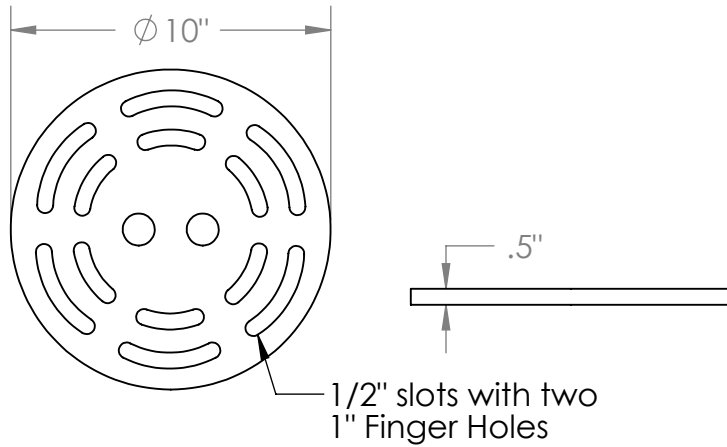

15400 2.5 DRAINS

Available Outlet Sizes: 2",3",4",6"

Outlet Size 4" Adjustable

Customer Approval _____

*** ALL DIMENSIONS ARE NOMINAL DIMENSIONS AND ARE SUBJECT TO CHANGE ***

Proprietary and Confidential
 The information Contained in this drawing is the sole property of Stainless Drains.com
 Any reproduction in part or as a whole without written permission of Stainless Drains is prohibited.

	NAME	DATE
Drawn By:	CBH	
Finish: Bead Blast		
Material: Stainless Steel		
DO NOT SCALE DRAWING		

StainlessDrains.com
 a division of East Creek Corp.

P. O. Box 1278 Greenville, TX 75403
 Toll Free 888-785-2345

Style of Drain:
D-1 4" Adjustable