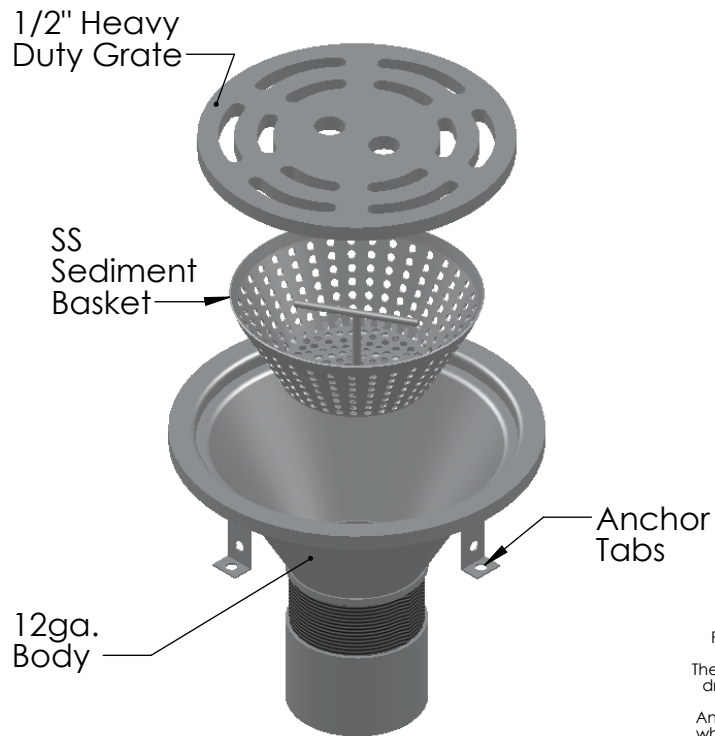

15400 2.5 DRAINS

Available Outlet Sizes: 2",3",4",6"

Outlet Size 4" Adjustable

Customer Approval _____

*** ALL DIMENSIONS ARE NOMINAL DIMENSIONS AND ARE SUBJECT TO CHANGE ***

Proprietary and Confidential
 The information Contained in this drawing is the sole property of Stainless Drains.com
 Any reproduction in part or as a whole without written permission of Stainless Drains is prohibited.

	NAME	DATE
Drawn By:	CBH	
Finish: Bead Blast		
Material: Stainless Steel		
DO NOT SCALE DRAWING		

StainlessDrains.com
 a division of East Creek Corp.

P. O. Box 1278 Greenville, TX 75403
 Toll Free 888-785-2345

Style of Drain:
D-1 4" Adjustable