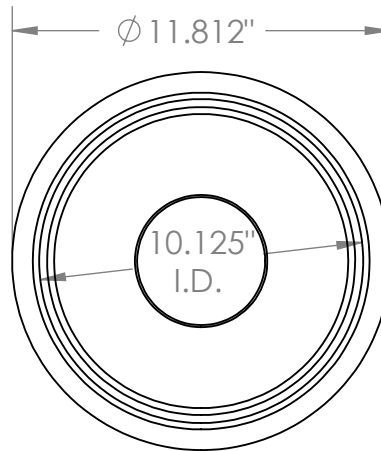

15400 2.5 DRAINS

Available Outlet Sizes: 2",3",4",6"

Outlet Size 4" Adjustable

Customer Approval _____

*** ALL DIMENSIONS ARE NOMINAL DIMENSIONS AND ARE SUBJECT TO CHANGE ***

Proprietary and Confidential
 The information Contained in this drawing is the sole property of Stainless Drains.com
 Any reproduction in part or as a whole without written permission of Stainless Drains is prohibited.

	NAME	DATE
Drawn By:	CBH	
Finish: Bead Blast		
Material: Stainless Steel		
DO NOT SCALE DRAWING		

StainlessDrains.com
 a division of East Creek Corp.

P. O. Box 1278 Greenville, TX 75403
 Toll Free 888-785-2345

Style of Drain:
D-1 4" Adjustable