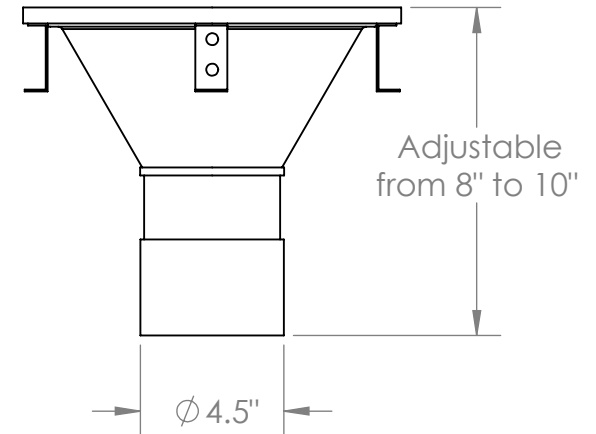

15400 2.5 DRAINS

Available Outlet Sizes: 2",3",4",6"

Outlet Size 4" Adjustable

Customer Approval _____

*** ALL DIMENSIONS ARE NOMINAL DIMENSIONS AND ARE SUBJECT TO CHANGE ***

Proprietary and Confidential
 The information Contained in this drawing is the sole property of Stainless Drains.com
 Any reproduction in part or as a whole without written permission of Stainless Drains is prohibited.

	NAME	DATE
Drawn By:	CBH	
Finish: Bead Blast		
Material: Stainless Steel		
DO NOT SCALE DRAWING		

StainlessDrains.com
 a division of East Creek Corp.

P. O. Box 1278 Greenville, TX 75403
 Toll Free 888-785-2345

Style of Drain:
D-1 4" Adjustable