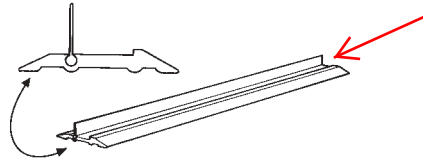

Accordion-Folding Shower Door (EFBS##-PCCS)

This barrier-free shower door offers people with special needs safe and easy access to the Fiber-Fab shower. The door folds completely out of the way for easy access to the showering area. When the door is closed, it creates a water-tight environment, keeping the water from splashing out into the rest of your bathroom. The specially designed splash guard (shown below) creates a small dam but still allows easy rollover of a wheelchair.

Note: Slats on seat may need to be trimmed to allow for door to bypass the seat area.

Barrier-Free Splash Guard (ESPLASHGUARD-PC)

This splash guard helps keep water in the shower, but still allows easy rollover or step on. May be used in conjunction with the accordion-folding door shown above right or with a shower curtain.

CURTAIN RODS are available in two styles.

THROUGH-BOLTED (ECROD-##TB) This style is available as a factory install only. **ROD & FLANGE (ECROD-##)** is for after market and field installation.

Through-Bolted Style

Designer Grab Bars

This solid brass grab bar is beautifully sculpted, combining strength and design for a safe entry and exit from the bathing fixture.

Once installed, it can be easily removed from inside the tub or shower to accommodate last minute changes.