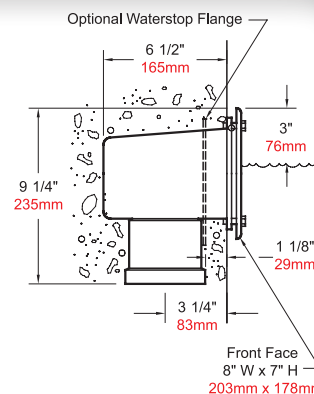

Model Number	NPT	Dimensions			
		Inches		Millimeters	
		A	B	A	B
FFD-200	2"	3	5	76	127
FFD-300	3"	5 1/4	7	133	178
FFD-400	4"	5 1/4	7	133	178

FFD-( )

## Wall Mounted Overflow Fitting

- Brass with natural finish.
- Ground screw.
- Large full-face removable strainer.
- 3" NPT threaded connection.

R-18B

## Adjustable Wall Mounted Overflow Fitting

- Cast bronze with natural finish.
- Cast bronze face plate.
- Adjustable internal copper overflow standpipe.
- Ground screw.
- For waterstop flange, add suffix **-WS** to catalog number.
- 3" NPT threaded connection.