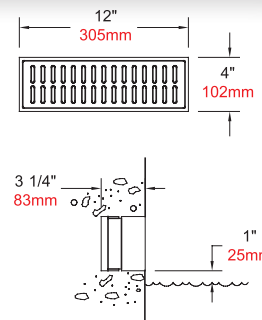

Model Number	NPT	Dimensions			
		Inches		Millimeters	
		A	B	A	B
FFD-200	2"	3	5	76	127
FFD-300	3"	5 1/4	7	133	178
FFD-400	4"	5 1/4	7	133	178

FFD-( )

## Floor Drain with Strainer

- Brass body with integral waterstop flange with ground screw.
- Brass strainer with natural finish.
- Recommended for use with FEW-200 Drain-Down Fitting.
- 2" FPT threaded connection.

## Wall Mounted Overflow Fitting

- Brass with natural finish.
- Ground screw.
- Large full-face removable strainer.
- 3" NPT threaded connection.

R-18B