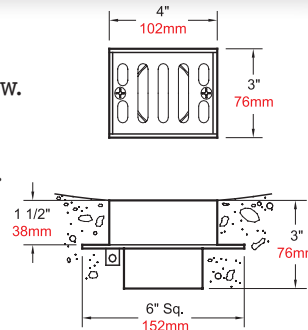

Floor Drain with Strainer

- Brass body with integral waterstop flange with ground screw.
- Brass strainer with natural finish.
- Recommended for use with FEW-200 Drain-Down Fitting.
- 2" FPT threaded connection.

FFD-200S

Wall Mounted Overflow Fitting

- Brass with natural finish.
- Ground screw.
- Large full-face removable strainer.
- 3" NPT threaded connection.