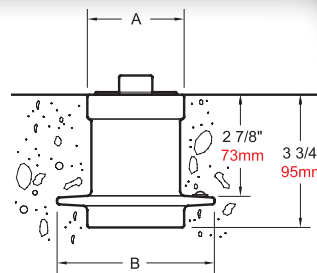

Model Number	NPT	Dimensions			
		Inches		Millimeters	
		A	B	A	B
FFD-200	2"	3	5	76	127
FFD-300	3"	5 1/4	7	133	178
FFD-400	4"	5 1/4	7	133	178

FFD-( )