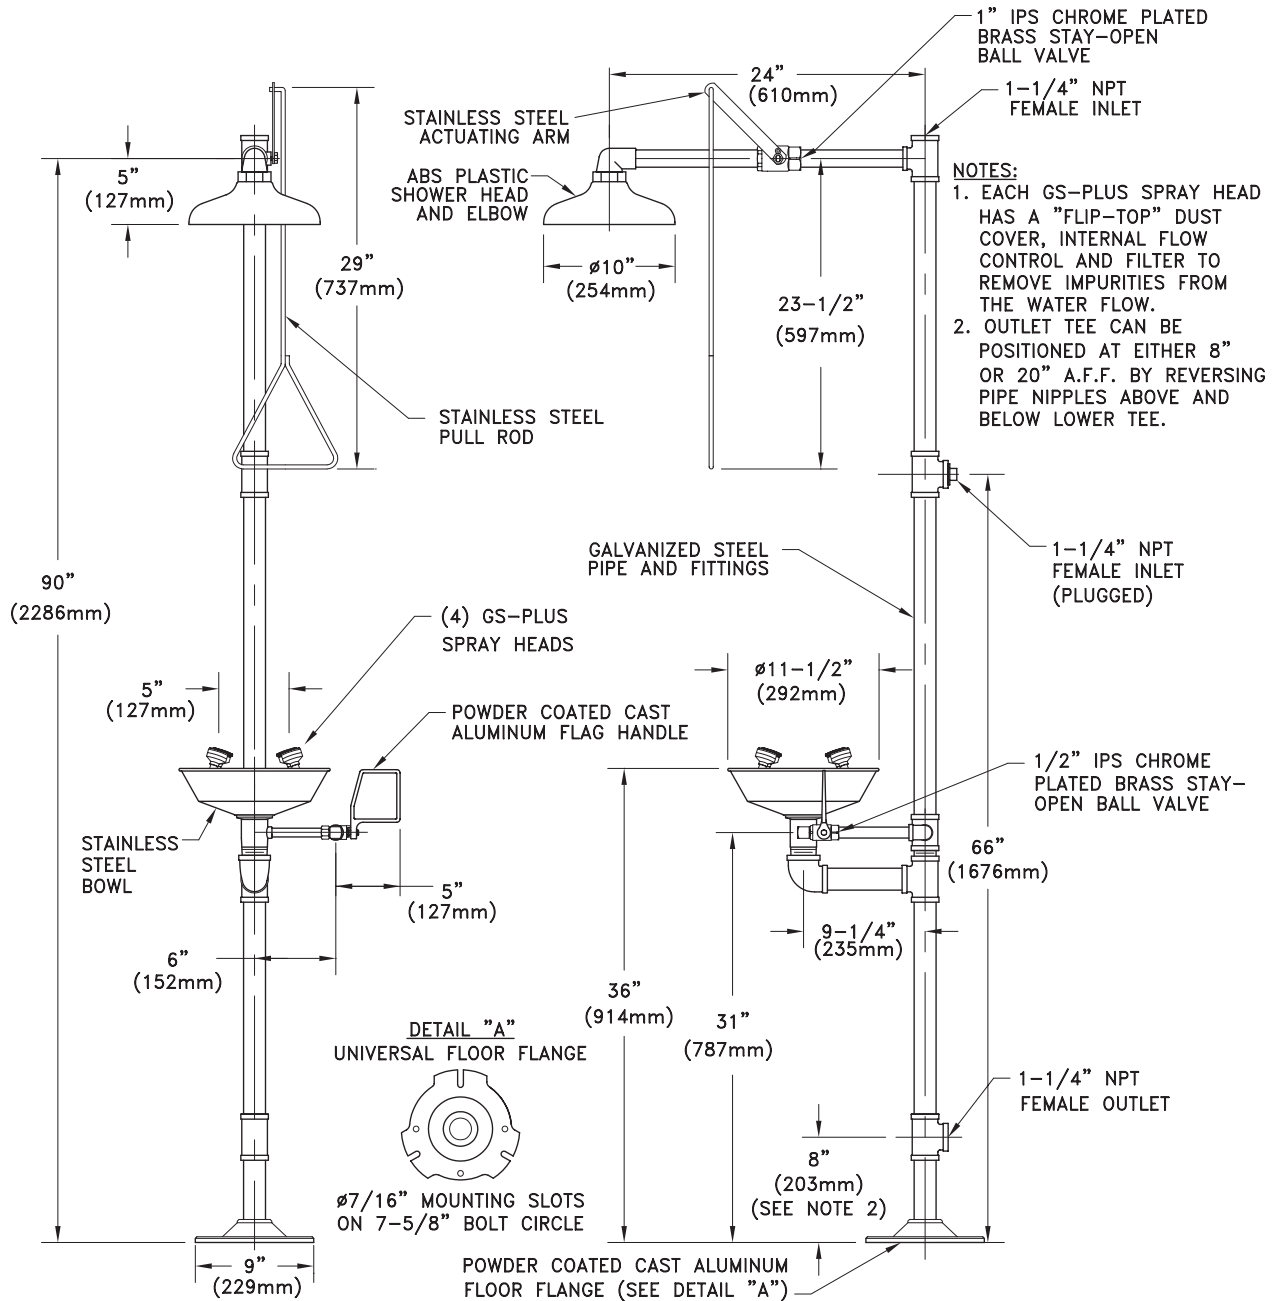

SHOWER HEAD: 10" diameter orange ABS plastic.

SHOWER VALVE: 1" IPS chrome plated brass stay-open ball valve. Valve is US-made with chrome plated brass ball and Teflon® seals. Furnished with stainless steel actuating arm and 29" stainless steel pull rod.

EYE/FACE WASH VALVE: 1/2" IPS chrome plated brass stay-open ball valve. Valve is US-made with chrome plated brass ball and Teflon® seals.

PIPE AND FITTINGS: Schedule 40 galvanized steel. Furnished with orange polyethylene covers for vertical piping for high visibility and corrosion resistance.

SUPPLY: 1 1/4" NPT female top or side inlet.

WASTE: 1 1/4" NPT female outlet. Outlet can be positioned at either 8" or 20" above finished floor by reversing lower pipe nipples.

SIGN: Furnished with ANSI-compliant identification sign.

□ **G1909** Safety Station with WideArea™ Eye/Face Wash, Stainless Steel Bowl

□ **G1909P** Safety Station with WideArea™ Eye/Face Wash, Plastic Bowl

THIS SPACE FOR ARCHITECT/ENGINEER APPROVAL

Due to continuing product improvement, the information contained in this document is subject to change without notice. All dimensions are $\pm 1/4"$ (6mm). rev. 0308