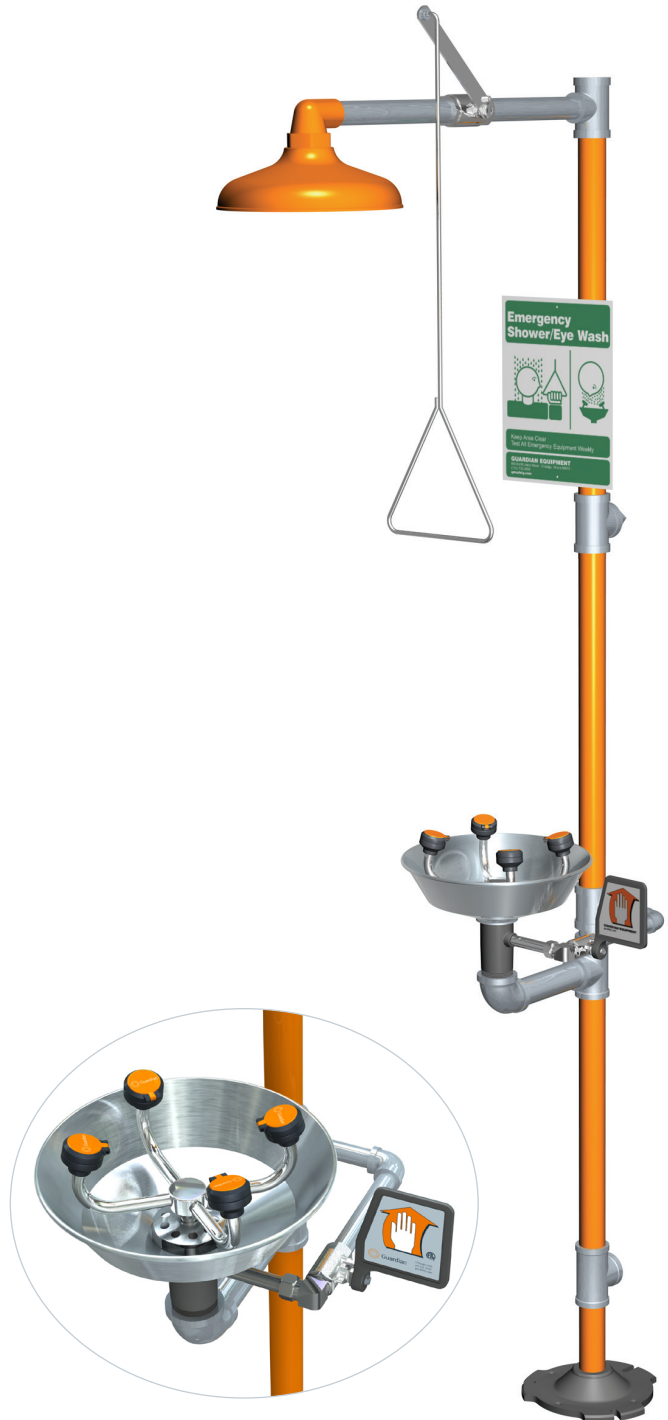

EYE/FACE WASH BOWL: 11 1/2" diameter. Bowl is stainless steel (G1909) or orange ABS plastic (G1909P).

EYE/FACE WASH VALVE: 1/2" IPS chrome plated brass stay-open ball valve. Valve is US-made with chrome plated brass ball and Teflon® seals.

PIPE AND FITTINGS: Schedule 40 galvanized steel. Furnished with orange polyethylene covers for vertical piping for high visibility and corrosion resistance.

SUPPLY: 1 1/4" NPT female top or side inlet.

WASTE: 1 1/4" NPT female outlet. Outlet can be positioned at either 8" or 20" above finished floor by reversing lower pipe nipples.

SIGN: Furnished with ANSI-compliant identification sign.

QUALITY ASSURANCE: Valve and spray head assemblies are factory assembled and water tested prior to shipment.

Available Options

- ☐ **DC** Powder coated finish on galvanized pipe and fittings. Available colors include orange, yellow, red and green.
- ☐ **FC20** Regulates shower flow rate to 20 GPM.
- ☐ **GRN** Green ABS plastic shower head.
- ☐ **YEL** Yellow ABS plastic shower head.
- ☐ **SSH** Stainless steel shower head.
- ☐ **AP275-100 ELECTRIC LIGHT AND ALARM HORN**
  Light and alarm horn summon assistance when eye/face wash or shower is activated.
- ☐ **AP250-015 MODESTY CURTAIN**
  Modesty curtain for mounting on safety station.
- ☐ **TMV** G3800 thermostatic mixing valve precisely blends hot and cold water to deliver warm (tepid) water as required by ANSI Z358.1-2004.