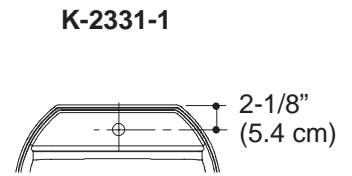

VESSELS CHORD™

Technical Information

Fixture:*		basin area	water depth
Lavatory		17-9/16" (44.6 cm) x 12-3/16" (31 cm)	3-3/4" (9.5 cm)
Outlet	1-3/4" (4.4 cm) D.		

* Approximate measurements for comparison only.

Included Components:	
Adhesive sealant	63034
Cutout template	1020953-7

Installation Notes

Install this product according to the installation guide.

Product does not have an overflow.

IMPORTANT! Product rests on a countertop. Consider height of product when designing installation.

Pop-up style drains cannot be used with this lavatory.

NOTICE: Countertop manufacturer or cutter must use the cutout template provided with the product, or a current one provided by Kohler (call 1-800-43-FOCUS). Kohler is not responsible for cutout errors when incorrect cutout template is used.

Product Diagram