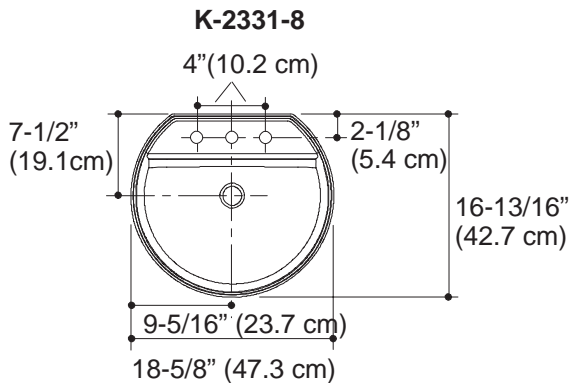

VESSELS CHORD™

Technical Information

Fixture:*		basin area	water depth
Lavatory		17-9/16" (44.6 cm) x 12-3/16" (31 cm)	3-3/4" (9.5 cm)
Outlet	1-3/4" (4.4 cm) D.		

* Approximate measurements for comparison only.

Included Components:	
Adhesive sealant	63034
Cutout template	1020953-7

Installation Notes

Install this product according to the installation guide.

Product does not have an overflow.

IMPORTANT! Product rests on a countertop. Consider height of product when designing installation.

Pop-up style drains cannot be used with this lavatory.

NOTICE: Countertop manufacturer or cutter must use the cutout template provided with the product, or a current one provided by Kohler (call 1-800-43-FOCUS). Kohler is not responsible for cutout errors when incorrect cutout template is used.

Product Diagram