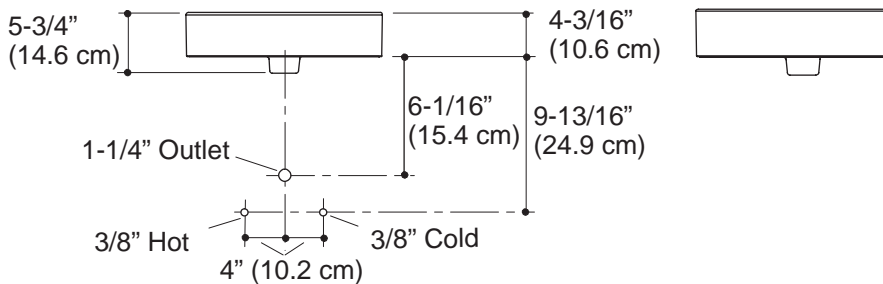

VESSELS CHORD™

Technical Information

Fixture:*		basin area	water depth
Lavatory		17-9/16" (44.6 cm) x 12-3/16" (31 cm)	3-3/4" (9.5 cm)
Outlet	1-3/4" (4.4 cm) D.		

* Approximate measurements for comparison only.

Included Components:	
Adhesive sealant	63034
Cutout template	1020953-7

Installation Notes

Install this product according to the installation guide.

Product does not have an overflow.

IMPORTANT! Product rests on a countertop. Consider height of product when designing installation.

Pop-up style drains cannot be used with this lavatory.

NOTICE: Countertop manufacturer or cutter must use the cutout template provided with the product, or a current one provided by Kohler (call 1-800-43-FOCUS). Kohler is not responsible for cutout errors when incorrect cutout template is used.

Product Diagram