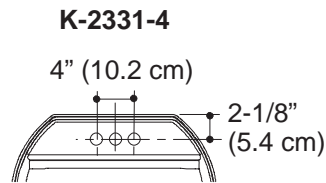

VESSELS CHORD™

Technical Information

Fixture:*		basin area	water depth
Lavatory		17-9/16" (44.6 cm) x 12-3/16" (31 cm)	3-3/4" (9.5 cm)
Outlet	1-3/4" (4.4 cm) D.		

* Approximate measurements for comparison only.

Included Components:	
Adhesive sealant	63034
Cutout template	1020953-7

Installation Notes

Install this product according to the installation guide.

Product does not have an overflow.

IMPORTANT! Product rests on a countertop. Consider height of product when designing installation.

Pop-up style drains cannot be used with this lavatory.

NOTICE: Countertop manufacturer or cutter must use the cutout template provided with the product, or a current one provided by Kohler (call 1-800-43-FOCUS). Kohler is not responsible for cutout errors when incorrect cutout template is used.

Product Diagram