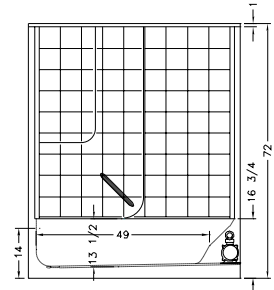

60 x 31 x 72 *Fiberglass*

TSTEA62™ 140109

DIMENSIONS

One-piece: 60" x 31" x 72"

SPECIFICATION

Capacity: 29 gal. min.;
37 gal. max.

FEATURES

- Built-in shelves
- Grab bar
- Tiled pattern finish

PLUMBER FRIENDLY FEATURES

- One-piece installation
 - Left or right-hand drain, specify when ordering
- See accessories and options page 37 for details

DOORS FOR TSTEA62

DECOR PLUS 136302

Two-panel sliding door
Width: 56 3/4"
Height: 56"

Panel finish:

- Tempered glass, Raindrop

Frame:

White, Chrome, Polished Brass or Biscuit

ULTIMA PLUS 138901

Two-panel sliding door
Width: min. 56"; max. 60"
Height: 56"

Panel finishes:

- Clear tempered glass
- Clear tempered glass with design #949

Frame:

White, Chrome or Polished Brass

SYSTEM

x Whirlpool
60" x 31" x 72"

Decor Plus

Ultima Plus