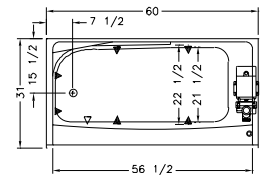

60 x 31 x 72 *Fiberglass*

TSTEA62™ 140109

DIMENSIONS

One-piece: 60" x 31" x 72"

SPECIFICATION

Capacity: 29 gal. min.;
37 gal. max.

FEATURES

- Built-in shelves
- Grab bar
- Tiled pattern finish

PLUMBER FRIENDLY FEATURES

- One-piece installation
 - Left or right-hand drain, specify when ordering
- See accessories and options page 37 for details

DOORS FOR TSTEA62

DECOR PLUS 136302

Two-panel sliding door
Width: 56 3/4"
Height: 56"

Panel finish:

- Tempered glass, Raindrop

Frame:

White, Chrome, Polished Brass or Biscuit

ULTIMA PLUS 138901

Two-panel sliding door
Width: min. 56"; max. 60"
Height: 56"

Panel finishes:

- Clear tempered glass
- Clear tempered glass with design #949

Frame:

White, Chrome or Polished Brass

SYSTEM

x Whirlpool
60" x 31" x 72"

Decor Plus

Ultima Plus