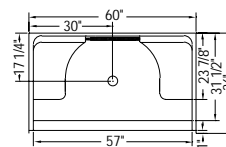

60 x 36 x 72 *Fiberglass*

SST3660™ 140093

DIMENSIONS

One-piece: 60" x 36" x 72"

FEATURES

- Two built-in seats
- Built-in shelves
- Towel bar
- Tiled pattern finish

PLUMBER FRIENDLY FEATURE

- One-piece installation
See accessories and options page 37 for details

DOOR FOR SST3660

TRIPLE PLUS 138315

Three-panel sliding door

Width: 58"

Height: 66"

Panel finish:

- Tempered glass, Raindrop

Frame:

White, Chrome, Polished Brass, Brushed Nickel or Biscuit

60 x 36 x 75 *Fiberglass*

SS3660™ 140088

DIMENSIONS

One-piece: 60" x 36" x 75"

FEATURES

- Two built-in seats
- Built-in shelves
- Towel bar

PLUMBER FRIENDLY FEATURE

- One-piece installation
See accessories and options page 37 for details

DOOR FOR SS3660

TRIPLE PLUS 138314

Three-panel sliding door

Width: 54 1/2"

Height: 66"

Panel finish:

- Tempered glass, Raindrop