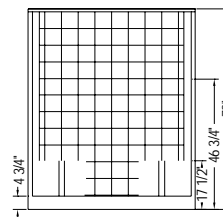

60 x 36 x 72 *Fiberglass*

SST3660™ 140093

DIMENSIONS

One-piece: 60" x 36" x 72"

FEATURES

- Two built-in seats
- Built-in shelves
- Towel bar
- Tiled pattern finish

PLUMBER FRIENDLY FEATURE

- One-piece installation
See accessories and options page 37 for details

DOOR FOR SST3660

TRIPLE PLUS 138315

Three-panel sliding door

Width: 58"

Height: 66"

Panel finish:

- Tempered glass, Raindrop

Frame:

White, Chrome, Polished Brass, Brushed Nickel or Biscuit

60 x 36 x 75 *Fiberglass*

SS3660™ 140088

DIMENSIONS

One-piece: 60" x 36" x 75"

FEATURES

- Two built-in seats
- Built-in shelves
- Towel bar

PLUMBER FRIENDLY FEATURE

- One-piece installation
See accessories and options page 37 for details

DOOR FOR SS3660

TRIPLE PLUS 138314

Three-panel sliding door

Width: 54 1/2"

Height: 66"

Panel finish:

- Tempered glass, Raindrop