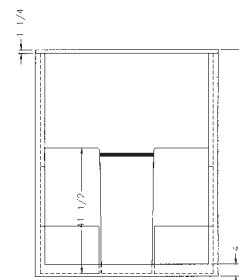

60 x 36 x 72 *Fiberglass*

SST3660™ 140093

DIMENSIONS

One-piece: 60" x 36" x 72"

FEATURES

- Two built-in seats
- Built-in shelves
- Towel bar
- Tiled pattern finish

PLUMBER FRIENDLY FEATURE

- One-piece installation
See accessories and options page 37 for details

DOOR FOR SST3660

TRIPLE PLUS 138315

Three-panel sliding door

Width: 58"

Height: 66"

Panel finish:

- Tempered glass, Raindrop

Frame:

White, Chrome, Polished Brass, Brushed Nickel or Biscuit

60 x 36 x 75 *Fiberglass*

SS3660™ 140088

DIMENSIONS

One-piece: 60" x 36" x 75"

FEATURES

- Two built-in seats
- Built-in shelves
- Towel bar

PLUMBER FRIENDLY FEATURE

- One-piece installation
See accessories and options page 37 for details

DOOR FOR SS3660

TRIPLE PLUS 138314

Three-panel sliding door

Width: 54 1/2"

Height: 66"

Panel finish:

- Tempered glass, Raindrop