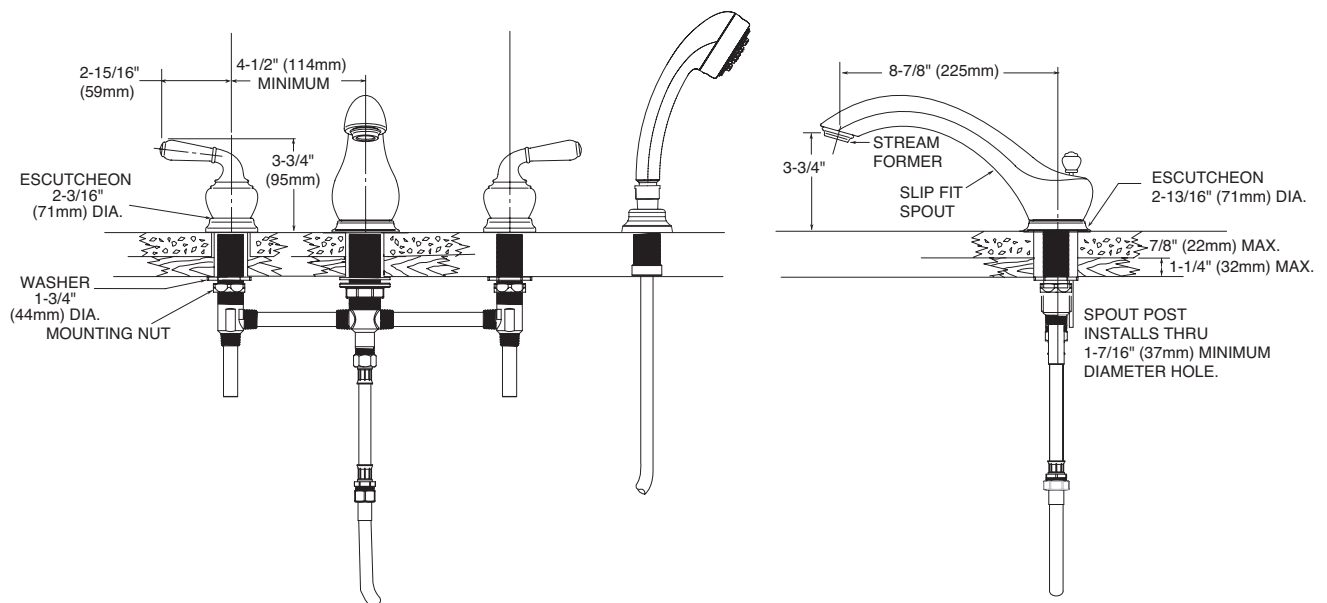

## DESCRIPTION

- Metal construction with a chrome plated, chrome w/porcelain, chrome w/LifeShine® polished brass accents, platinum, platinum w/chrome accents, satine, satine w/LifeShine® pol. brass accents, LifeShine® polished brass or LifeShine® brushed nickel finish
- For installations from 8" (203mm) to 10" (254mm) centers
- Designed to be installed on decks up to 2-1/8" (54mm)
- The tub fill spout is a slip fit design and the supplies are 1/2" type K, copper tubing
- Includes hot (red) and cold (blue) temperature indicators

### MONTICELLO® DECK MOUNT Two-Handle Roman Tub w/Built In Diverter Valve Faucet

**Models:** T953, T953BN, T953CP, T953CPC, T953PMC, T953PM, T953STP, T953ST, T953P

**Valve:** 9997, 9999

**NOTE:** THE INSTALLATION SHOWN IS FOR TILE DECKS, THIS VALVE WILL ALSO FIT STEEL, CAST IRON OR PLASTIC DECKS

## CRITICAL DIMENSIONS

(DO NOT SCALE)