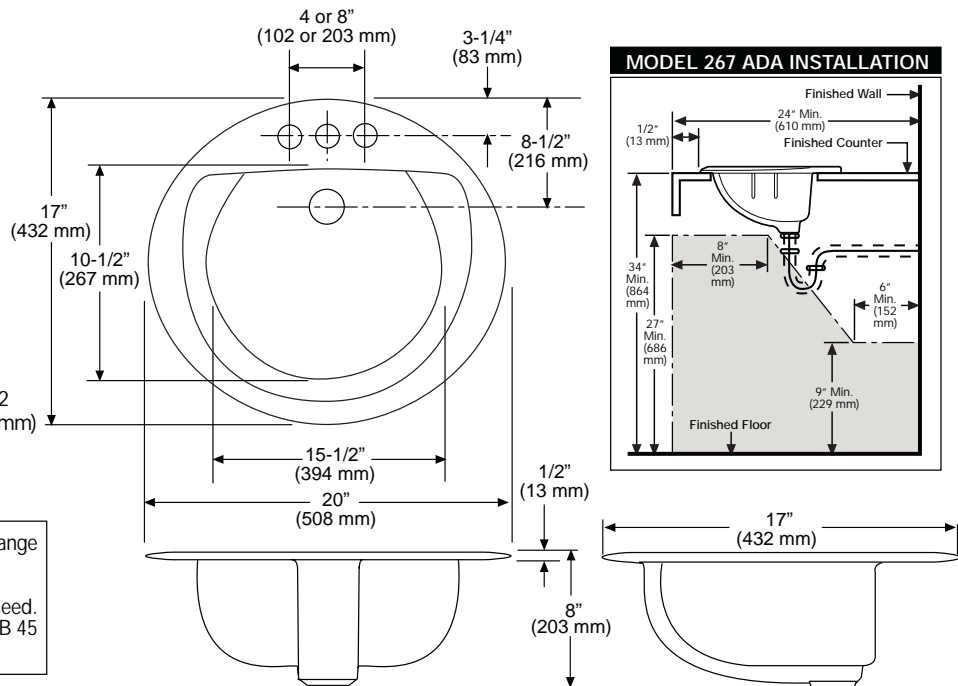

267

Maverick II

Popular 20" x 17" Oval Shape,
Vitreous China Drop-In Lavatory

Features

- 20" x 17" Oval, Self-Rimming Lavatory
- Available with Single Hole, 4" or 8" Faucet Centers
- Extra-wide Tapered Rim
- Concealed Front Overflow
- Available in White, Standard, Premium and Designer Colors (Consult Price Book for Specific Colors)
- Outstanding Protection - The Mansfield® Limited Lifetime Warranty
- Complies with ADA Requirements for Accessibility

Model 267
Shown in White
(Faucet not included)

Model Numbers

Order No.	Description	Approx. Wt.
267-1	20" x 17" Oval, self-rimming lavatory. Single hole faucet center. Less faucet. Specify color.	18 lbs. (8 kg)
267-4	Same as above with 4" faucet centers. Specify color.	18 lbs. (8 kg)
267-8	Same as above with 8" faucet centers. Specify color.	18 lbs. (8 kg)

267

Maverick II

Popular 20" x 17" Oval Shape,
Vitreous China Drop-In Lavatory

Technical Information

Specifications

Material	Vitreous China
Size	20" x 17" Oval (508 mm x 432 mm)
Basin	15-1/2" x 10-1/2" (394 mm x 267 mm)
Faucet Holes	Single Hole - 1-7/16" 4" Faucet Hole - 1-3/16" (All Holes) 8" Faucet Hole - 1-7/16" (All Holes)
Warranty	Limited Lifetime
Shipping Dimensions	20-3/4" x 17-15/16" x 8-1/2" (527 mm x 456 mm x 216 mm)
Shipping Weight	24.2 lbs. (11 kg)

NOTE: Rough-in measurements may vary 1/4" (6.4 mm ±).

See our complete line of acrylic, vitreous china, cast iron and enameled steel bathroom and kitchen fixtures, plastic tank trim and plumbing products.