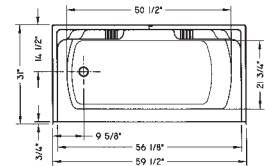

60 x 31 x 74 *Fiberglass*

SYSTEM

x Whirlpool
59½" x 31" x 73½"

FW60S3™ 140582

DIMENSIONS

Three-piece: 59½" x 31" x 73½"

SPECIFICATION

Capacity: 31 gal. min.;
40 gal. max.

DOORS FOR FW60S3

DECOR PLUS 136302

Two-panel sliding door
Width: 56¾"
Height: 56"

Panel finish:

- Tempered glass, Raindrop

Frame:

White, Chrome, Polished Brass or Biscuit

TRIPLE PLUS 138306

Three-panel rectangular sliding door
Width: 56⅝"
Height: 56"

Panel finish:

- Tempered glass, Raindrop

Frame:

White, Chrome, Polished Brass, Brushed Nickel or Biscuit

Decor Plus

Triple Plus