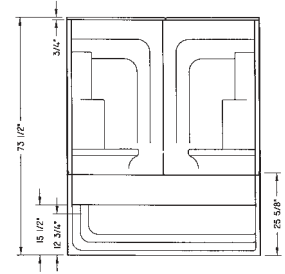

60 x 31 x 74 *Fiberglass*

SYSTEM

x Whirlpool
59½" x 31" x 73½"

FW60S3™ 140582

DIMENSIONS

Three-piece: 59½" x 31" x 73½"

SPECIFICATION

Capacity: 31 gal. min.;
40 gal. max.

FEATURES

- Built-in shelves
- Soap dishes

PLUMBER FRIENDLY FEATURES

- Three-piece installation
- Left or right-hand drain, specify when ordering

OPTION

- Roof cap
See accessories and options page 37 for details

DOORS FOR FW60S3

DECOR PLUS 136302

Two-panel sliding door
Width: 56¾"
Height: 56"

Panel finish:

- Tempered glass, Raindrop

Frame:

White, Chrome, Polished Brass or Biscuit

TRIPLE PLUS 138306

Three-panel rectangular sliding door
Width: 56⅝"
Height: 56"

Panel finish:

- Tempered glass, Raindrop

Frame:

White, Chrome, Polished Brass, Brushed Nickel or Biscuit

Decor Plus

Triple Plus