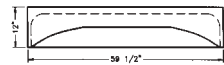

Frame:

White, Chrome, Polished Brass, Brushed Nickel or Biscuit

Decor Plus