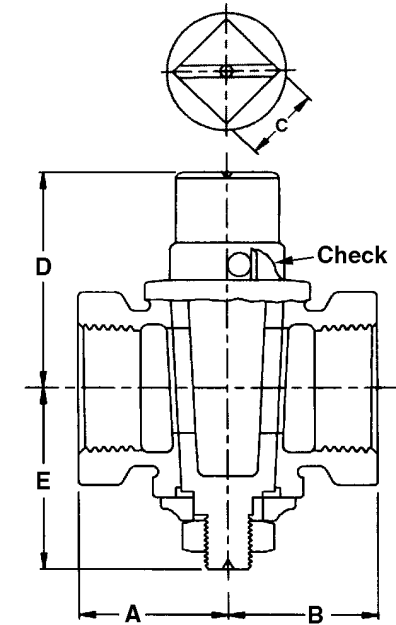

## 10554 SQUARE HEAD w/TOP CHECK

Bronze body and plug manually operated medium pressure natural or propane gas valve for use indoors on house piping system between the meter outlet and the inlet connection of the gas appliance at ambient temperatures of 32°F to 125°F.

- Inlet: FIP Thread
- Outlet: FIP Thread
- Sizes: 1/4", 3/8", 1/2", 3/4", 1"

25 PSIG

SIZE	~ DIMENSIONS ~				
	A	B	C	D	E
1/4"	.906	.906	.406	1.875	1.188
3/8"	.906	.906	.406	1.875	1.188
1/2"	1.063	1.063	.469	1.453	1.297
3/4"	1.188	1.188	.578	1.734	1.453
1"	1.484	1.484	.688	2.219	1.938
1 1/4"	1.609	1.609	.781	2.406	2.031
1 1/2"	2	2	1	2.703	2.328
2"	2.531	2.531	1.156	3.297	2.922