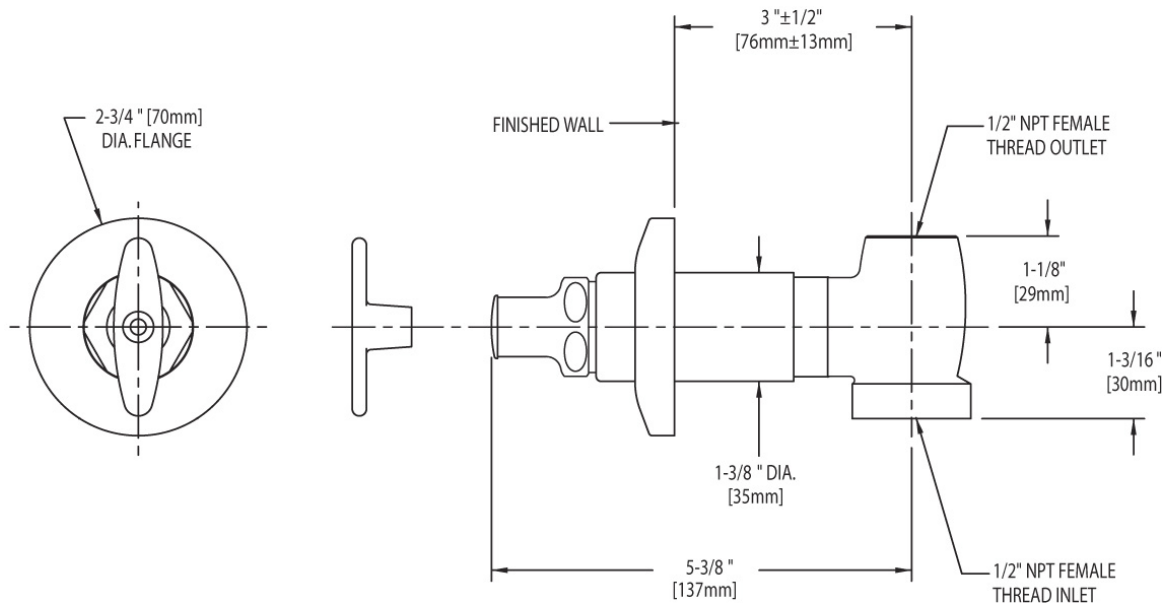

Contractor _____

Submitted as Shown Submitted with Variations

Date _____

Architect/Engineer Specification

Chicago Faucets No. 1771-CCP, Remote Valves Mounted Concealed Straight Valve with Loose Key, polished chrome plated solid brass construction. 2 1/4 Metal Tee handle(s) with Tapered Square. Slow compression rebuildable cartridge, opens and closes 360° for fine adjustment, closes with water pressure, features square tapered stem. 1/2" NPT Female Thread Inlet. 1/2" NPT Female Thread Outlet. Mounting hardware included.