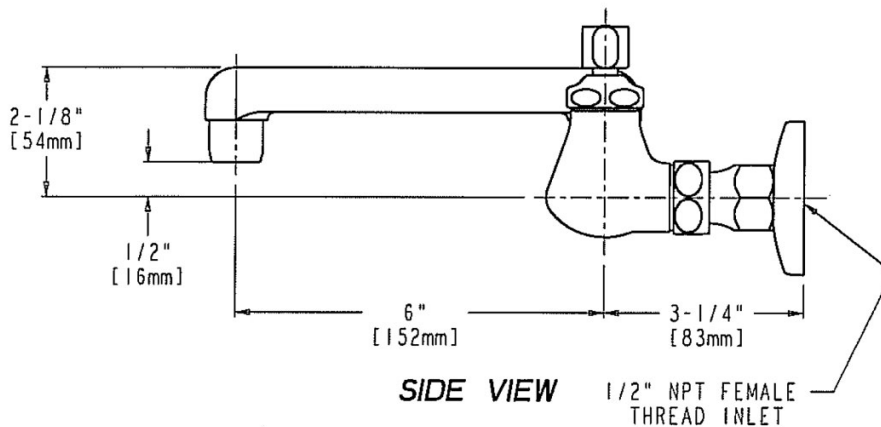

**FRONT VIEW**

**SIDE VIEW**

1/2" NPT FEMALE  
THREAD INLET