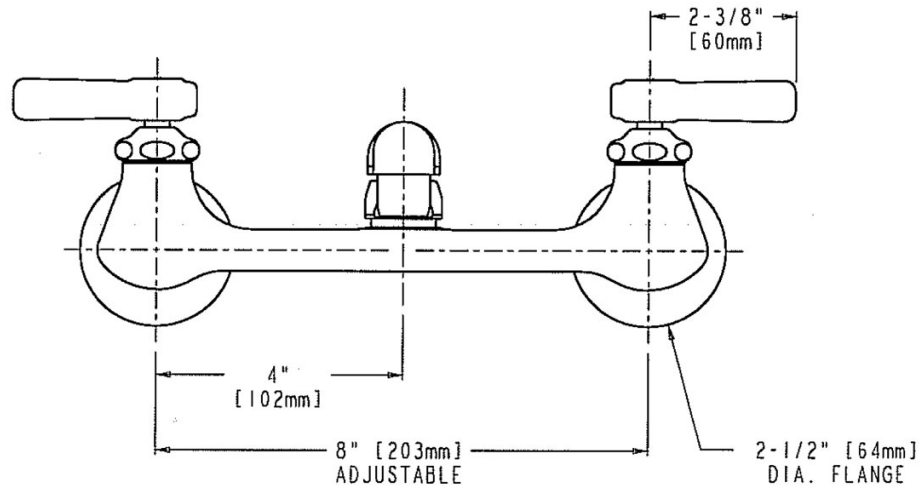

**FRONT VIEW**

**SIDE VIEW**

1/2" NPT FEMALE  
THREAD INLET