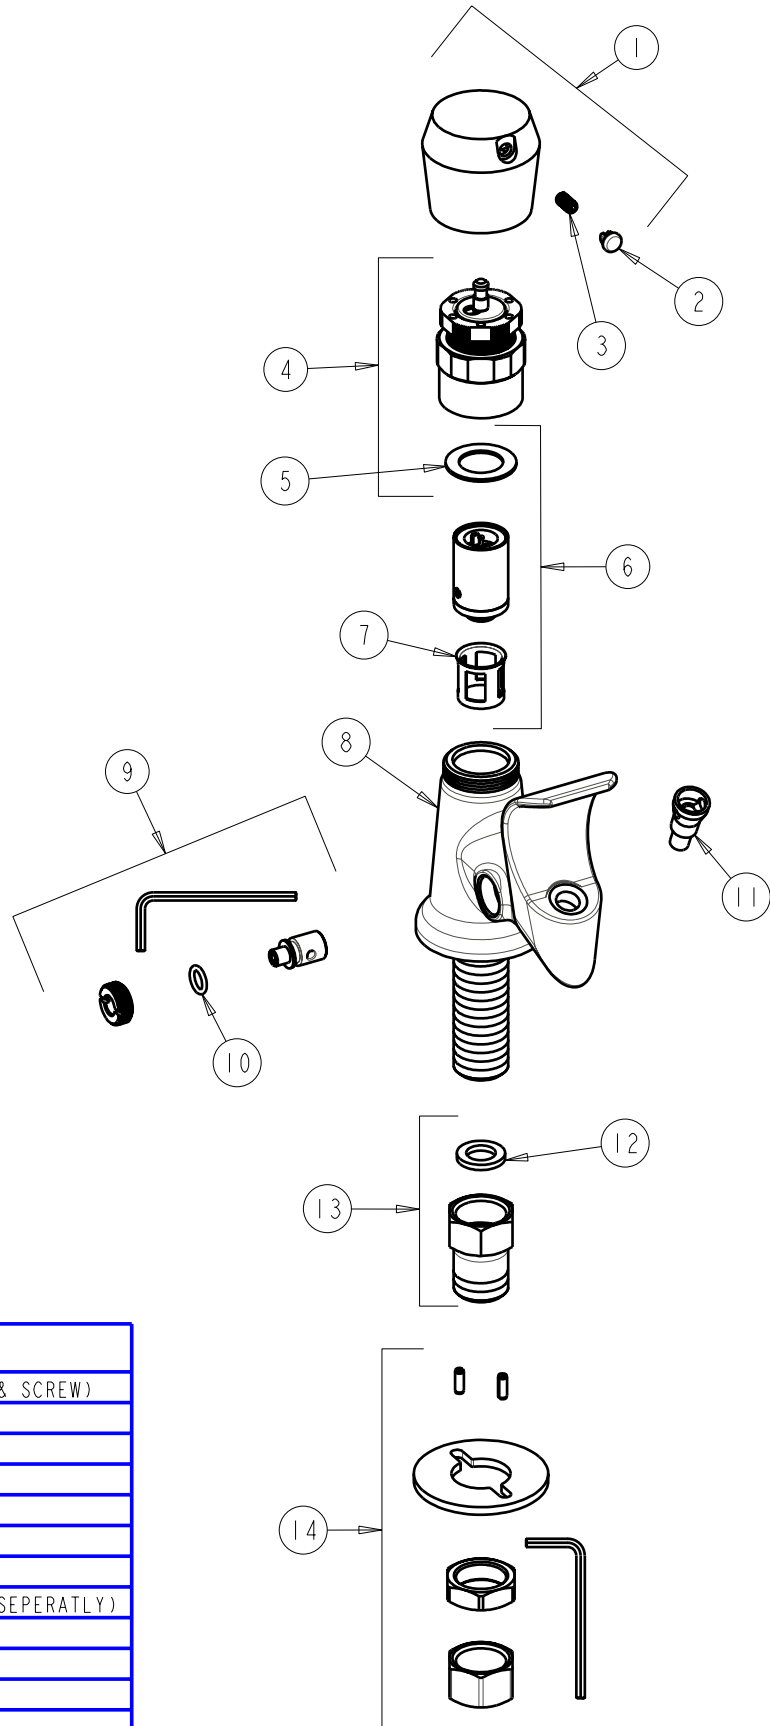

# PARTS LIST

BY: JAR  
CHK'D:

FINISH: AS SPECIFIED  
DATE: 11-30-06

748-665

REV:

ITEM NO.	PART NO.	DESCRIPTION
1	665-PSH	HANDLE, (INCLUDES BUTTON & SCREW)
2	82-PPNF	BUTTONS, HOT AND COLD
3	665-116	SET SCREW
4	665-190K	ACTUATOR ASSEMBLY
5	665-011	SEALING WASHER
6	672-X	MVP CARTRIDGE
7	667-402	FILTER
8	-----	VALVE ASSEMBLY (NOT SOLD SEPERATLY)
9	748-012K	FLOW CONTROL KIT
10	319-040	O-RING
11	653-008	NOZZLE
12	1001-002	GASKET
13	722-013K	ADAPTER, FLOW CONTROL
14	748-013K	MOUNTING KIT